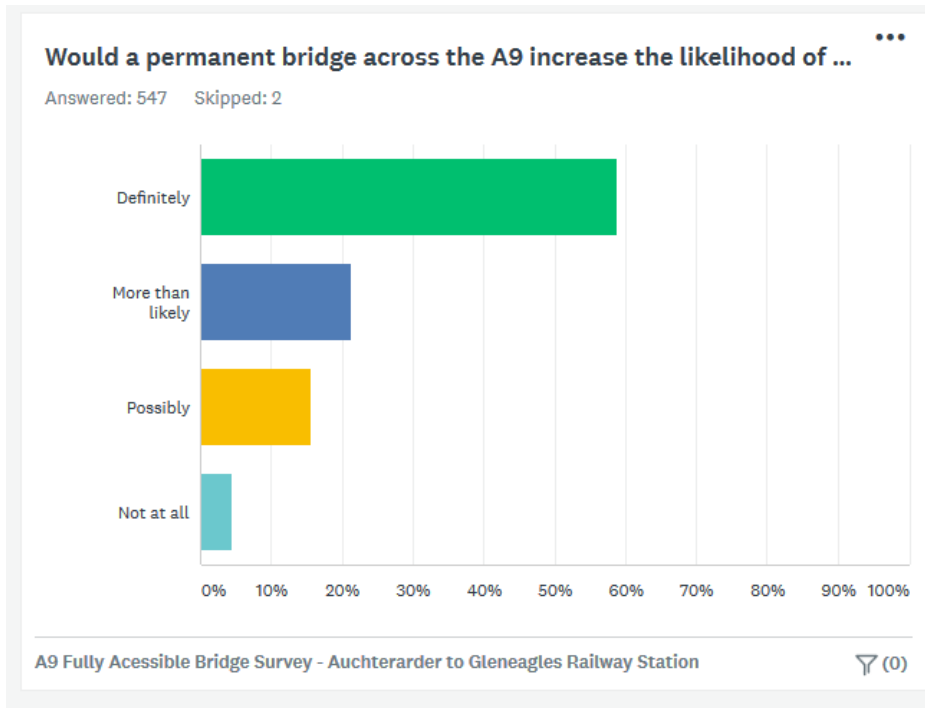

🔍 (0)

What do you think would be your reason for using the bridge?

Answered: 543 Skipped: 6

A9 Fully Accessible Bridge Survey - Auchterarder to Gleneagles Railway Station

🔍 (0)

Would a permanent bridge across the A9 increase the likelihood of you using rail and/or bus to travel further afield?