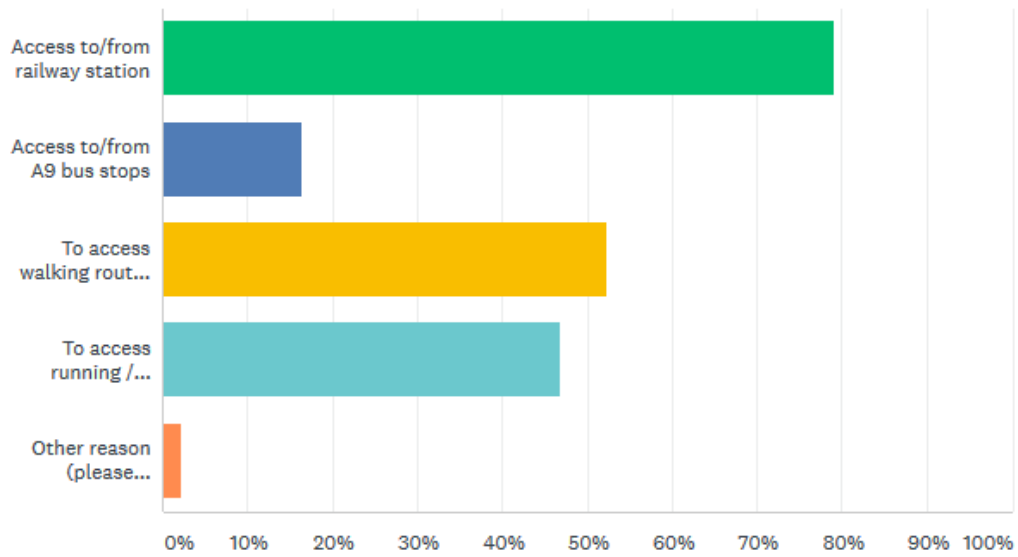

What age group are you?

Answered: 548 Skipped: 1

A9 Fully Accessible Bridge Survey - Auchterarder to Gleneagles Railway Station

0

How often do you think you would use a pedestrian footbridge over the A9?

How often do you think you would use a pedestrain footbridge over...

Answered: 548 Skipped: 1

A9 Fully Accessible Bridge Survey - Auchterarder to Gleneagles Railway Station

0

What do you think would be your reason for using the bridge?

Answered: 543 Skipped: 6

A9 Fully Accessible Bridge Survey - Auchterarder to Gleneagles Railway Station

🔍 (0)

What do you think would be your reason for using the bridge?

Answered: 543 Skipped: 6

A9 Fully Accessible Bridge Survey - Auchterarder to Gleneagles Railway Station

🔍 (0)

Would a permanent bridge across the A9 increase the likelihood of you using rail and/or bus to travel further afield?