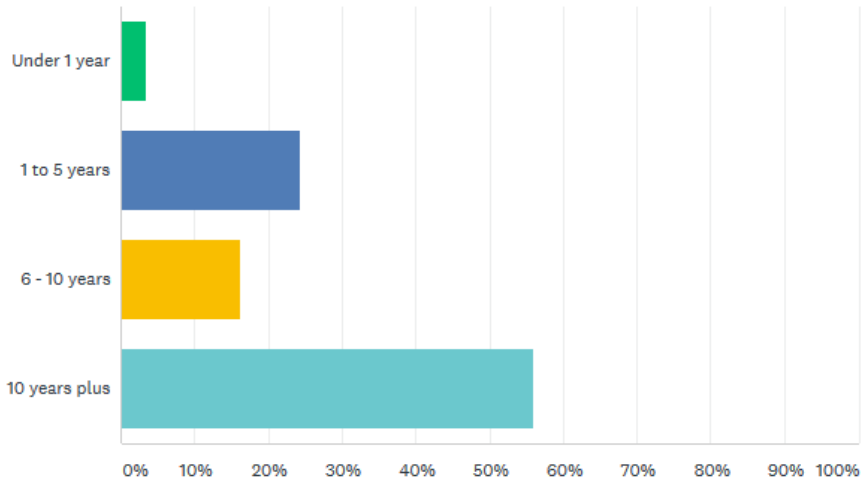

Results of Survey Monkey A9 Fully Accessible Bridge Survey - Auchterarder to Gleneagles Railway Station

1) Where do you live?

Answered: 548 Skipped: 1

How long have you lived in the local area for>?

Answered: 548 Skipped: 1

What age group are you?

Answered: 548 Skipped: 1

A9 Fully Accessible Bridge Survey - Auchterarder to Gleneagles Railway Station

0

How often do you think you would use a pedestrian footbridge over the A9?

How often do you think you would use a pedestrain footbridge over...