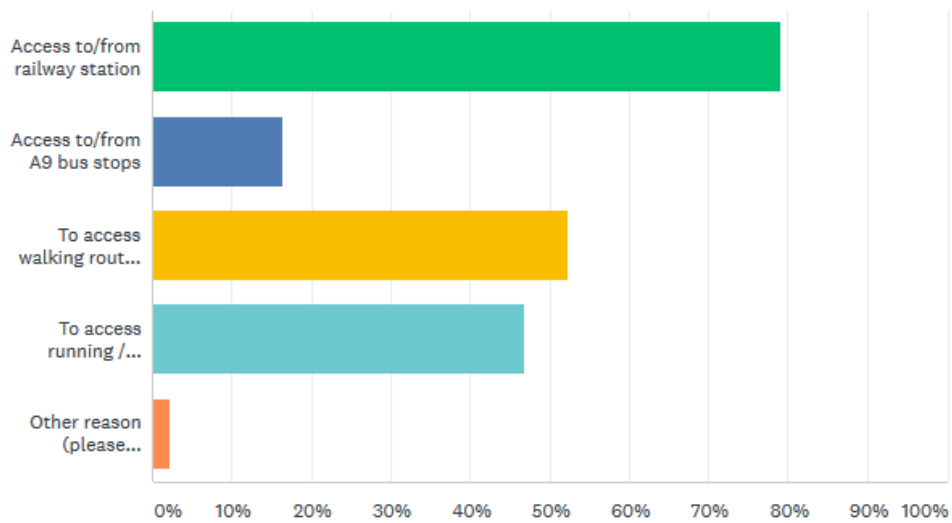

What age group are you?

Answered: 548 Skipped: 1

A9 Fully Accessible Bridge Survey - Auchterarder to Gleneagles Railway Station

0

How often do you think you would use a pedestrian footbridge over the A9?

How often do you think you would use a pedestrain footbridge over...

Answered: 548 Skipped: 1

A9 Fully Accessible Bridge Survey - Auchterarder to Gleneagles Railway Station

0

What do you think would be your reason for using the bridge?

Answered: 543 Skipped: 6

A9 Fully Accessible Bridge Survey - Auchterarder to Gleneagles Railway Station

🔍 (0)

What do you think would be your reason for using the bridge?

Answered: 543 Skipped: 6

A9 Fully Accessible Bridge Survey - Auchterarder to Gleneagles Railway Station

🔍 (0)

Would a permanent bridge across the A9 increase the likelihood of you using rail and/or bus to travel further afield?