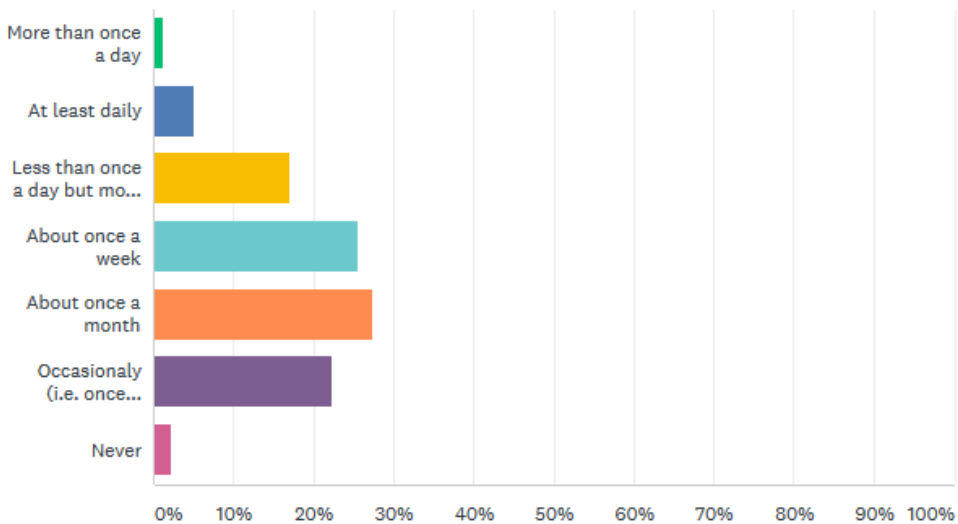

How often do you think you would use a pedestrain footbridge over...

Answered: 548 Skipped: 1

A9 Fully Accessible Bridge Survey - Auchterarder to Gleneagles Railway Station

0