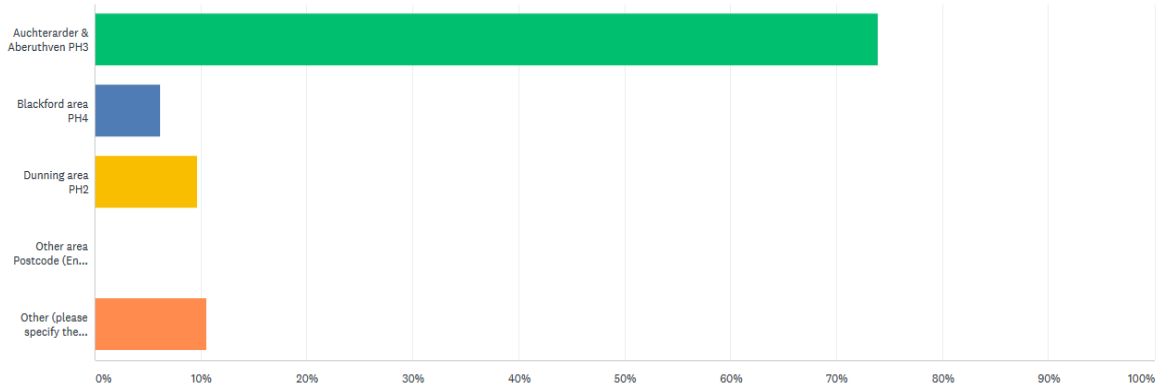

Results of Survey Monkey A9 Fully Accessible Bridge Survey - Auchterarder to Gleneagles Railway Station

1) Where do you live?

Answered: 548 Skipped: 1

How long have you lived in the local area for>?

Answered: 548 Skipped: 1

What age group are you?

Answered: 548 Skipped: 1

A9 Fully Accessible Bridge Survey - Auchterarder to Gleneagles Railway Station

0

How often do you think you would use a pedestrian footbridge over the A9?

How often do you think you would use a pedestrain footbridge over...