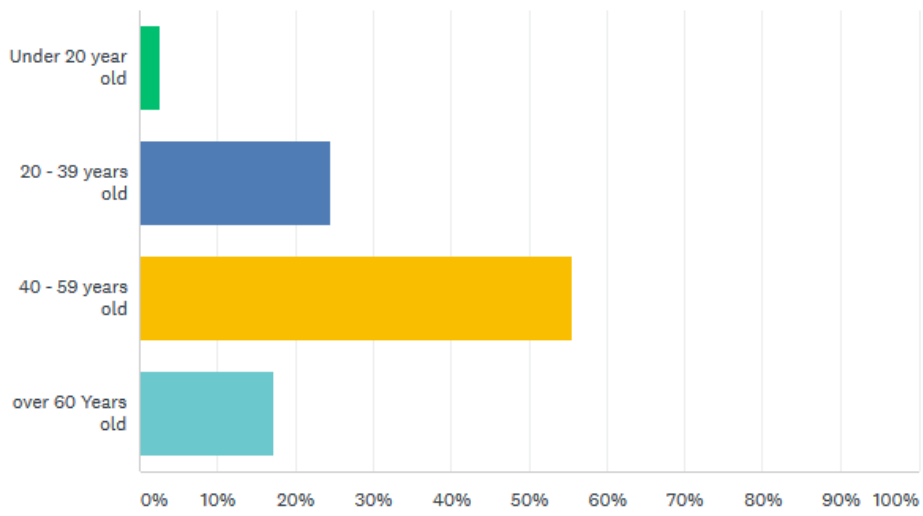

Results of Survey Monkey A9 Fully Accessible Bridge Survey - Auchterarder to Gleneagles Railway Station

1) Where do you live?

Answered: 548 Skipped: 1

How long have you lived in the local area for>?

Answered: 548 Skipped: 1

What age group are you?

Answered: 548 Skipped: 1

A9 Fully Accessible Bridge Survey - Auchterarder to Gleneagles Railway Station

0

How often do you think you would use a pedestrian footbridge over the A9?

How often do you think you would use a pedestrain footbridge over...